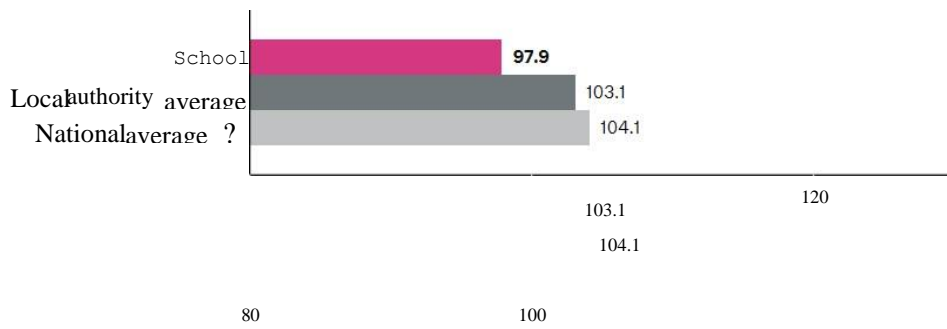

Percentage of pupils achieving the higher standard ?

Number of pupils = 51

KS2 SATs Results 2017

Average scaled score in:

Reading ?

Number of pupils = 51

Average scaled score in reading

Maths ?