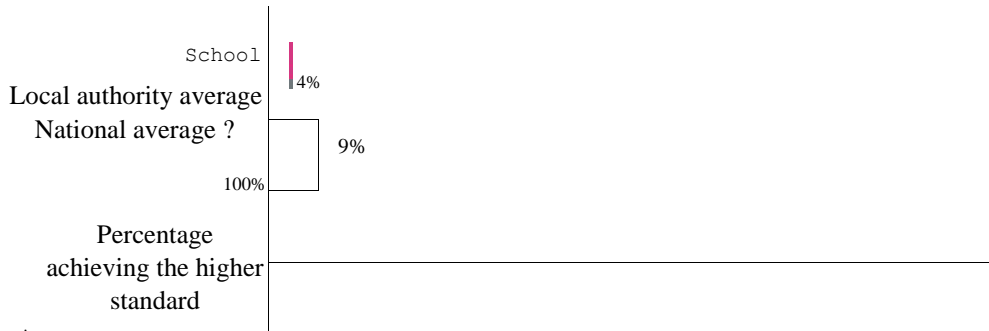

KS2 SATs Results 2017